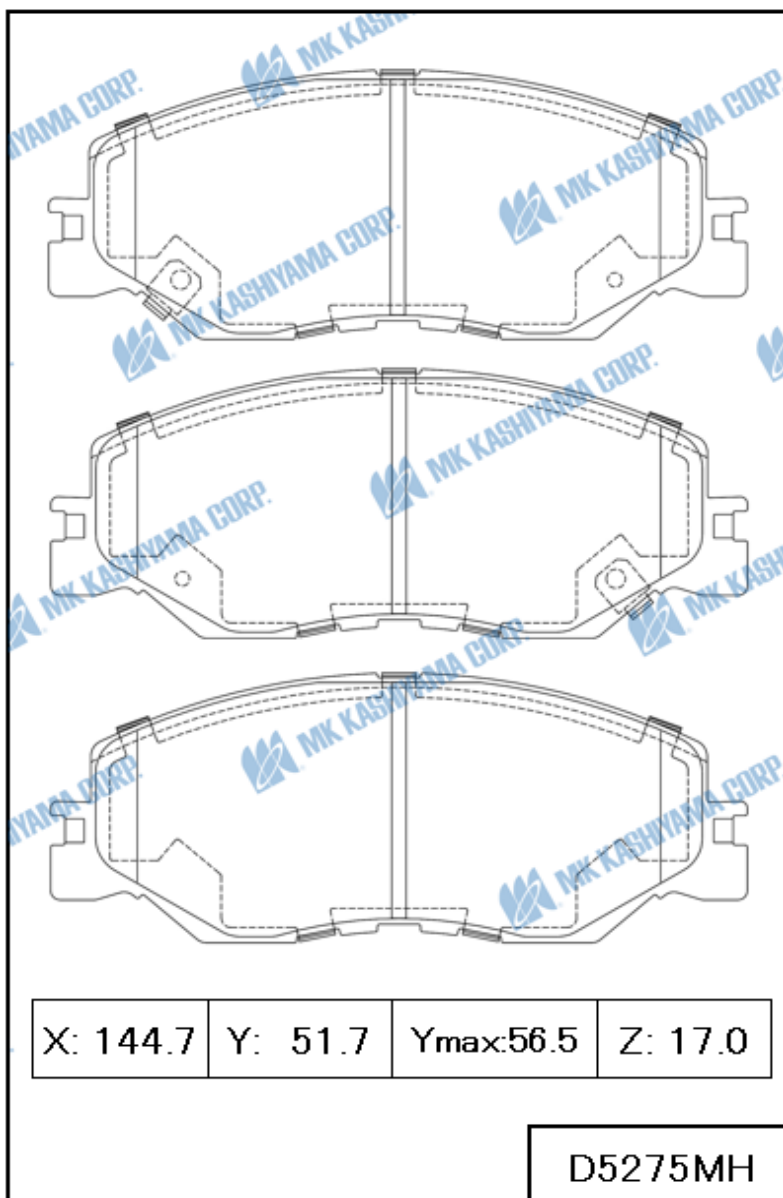

MK ITEM / INTERCHANGE NEWS

SEPTEMBER New Item Information

■ BRAKE PAD

MK No.	Position	Application	Quotation Month
D5275MH Made in Indonesia	FRONT	HONDA INSIGHT 1500cc 2019-2022 <USA>	September,2024
FMSI D2185			

SEPTEMBER New Item Drawing Information